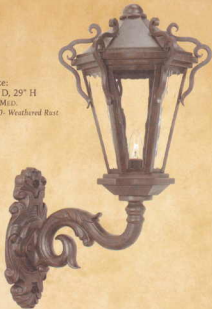

L416617

A

Fixture Size:
15" W, 18" D, 29" H
1 x 100W - MED.
Shown in #60- Weathered Rust

B

Fixture Size: 16" W, 18" D, 35" H
1 x 100W - MED.
Shown in #42p- Premium Vintage Rust

C

Fixture Size:
15" DIA, 21" H
1 x 100W - MED.
Shown in #46- Arte Black