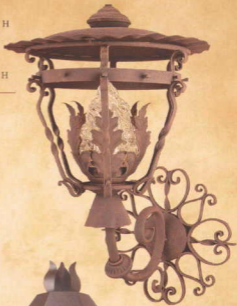

- A** Fixture Size: 17" W, 19" D, 29" H
1 x 60W - MED.
Shown in #50p- Premium Mocha

- B** Fixture Size: 14" W, 16" D, 25" H
1 x 60W - MED.

- C** Fixture Size: 14" W, 18" D, 28" H
1 x 100W - MED.
Shown in #40p- Premium Antique Bronze

L419115

- D** Fixture Size: 15" W, 21" D, 29" H
1 x 100W - MED.
Shown in #60- Weathered Rust